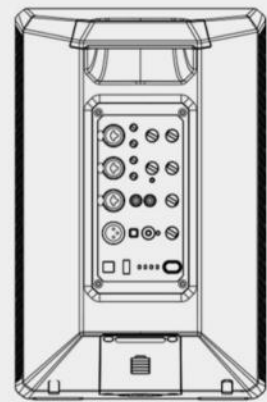

PHYSICAL

NET WEIGHT: 6.8KG

GROSS WEIGHT: 8.8KG

PRECISION DRIVE