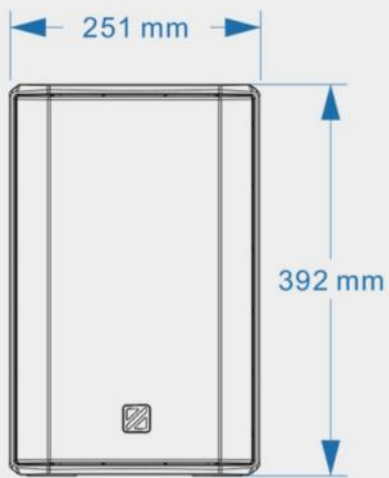

# PHYSICAL

**NET WEIGHT: 6.8KG**

**GROSS WEIGHT: 8.8KG**

PRECISION DRIVE