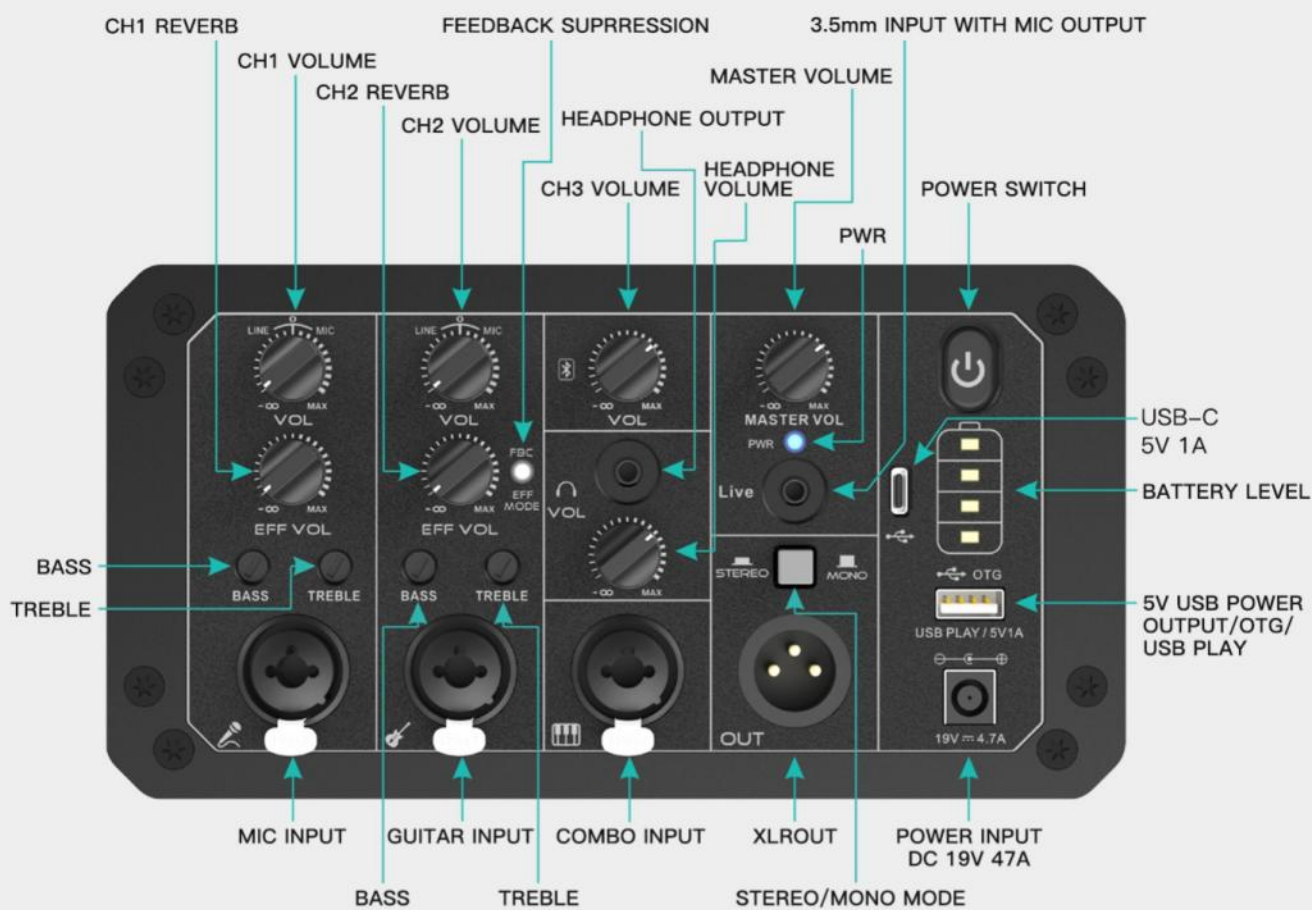

MODEL: K8 PLUS			
Frequency range(-3dB):	52Hz-20Khz	Max SPL:	118dB
System design:	8" two way vented	HF:	1" neodymium horn load
Coverage(HxV):	100° x 60°	Battery Spec:	Capacity: 91WH Voltage: 14.8V
Amplification:	100W+50W Class D		
Battery Life:	8-20h	Crossover:	DSP
Input/output:	XLR/TRS combo input x3 XLR output x1 Bluetooth x1 3.5mm headphone Jack USB Power supply Jack @1A 3.5mm LIVE out/input for smart phone	Fuction&effects: EQ controls for two Combo inputs Effect control for each channel Bluetooth Feed back supression Reverb/Reverb+Echo Mono/Stereo output selection Battery-level indicator USB Audio/OTG live streaming BLE Remote control	
Colour:	Orange/Black/White/Green		
Net Weight:	6.8Kg	Dimension:	W251xD296xH392
Gross Weight:	8.8Kg	Package Dimension:	W410xD360xH520

PRECISION DRIVE