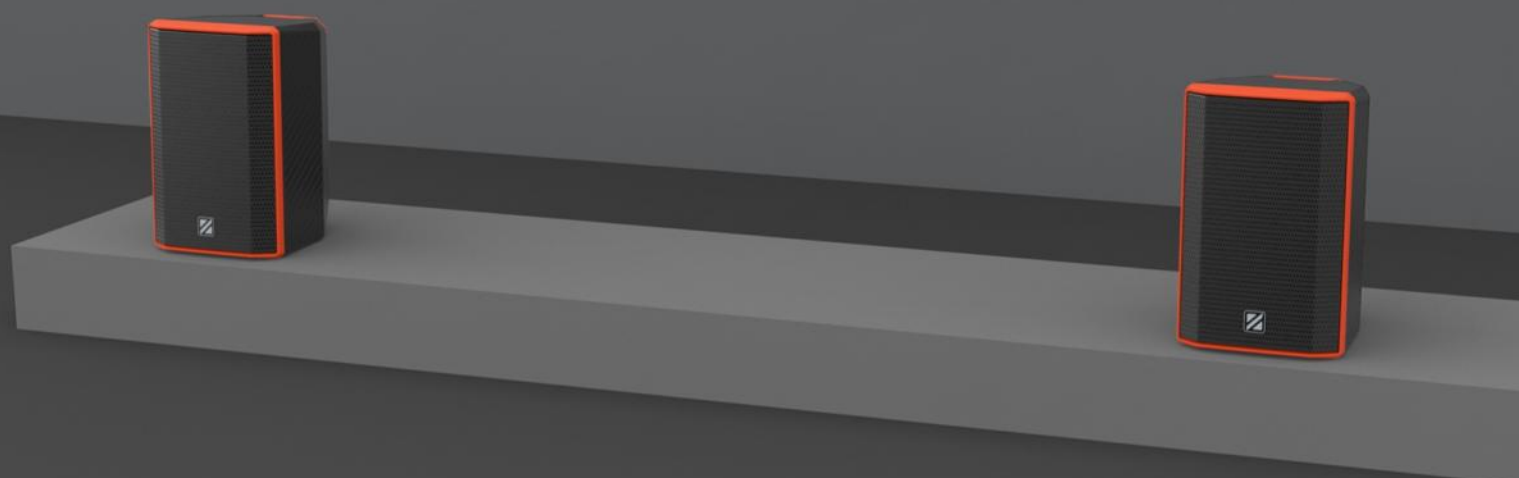

TWO K8 PLUSES LINK TOGETHER

LINK TWO K8 PLUSES BY 2 XLR CABLES FOR STEREO AND 6 CHANNEL INPUTS

TWO K8 PLUSES CAN BE CONNECTED WITH 1 XLR CABLE TO ACHIEVE STEREO OUTPUT, OR 2 XLR CABLES TO ALLOW 6 INPUTS CHANNELS