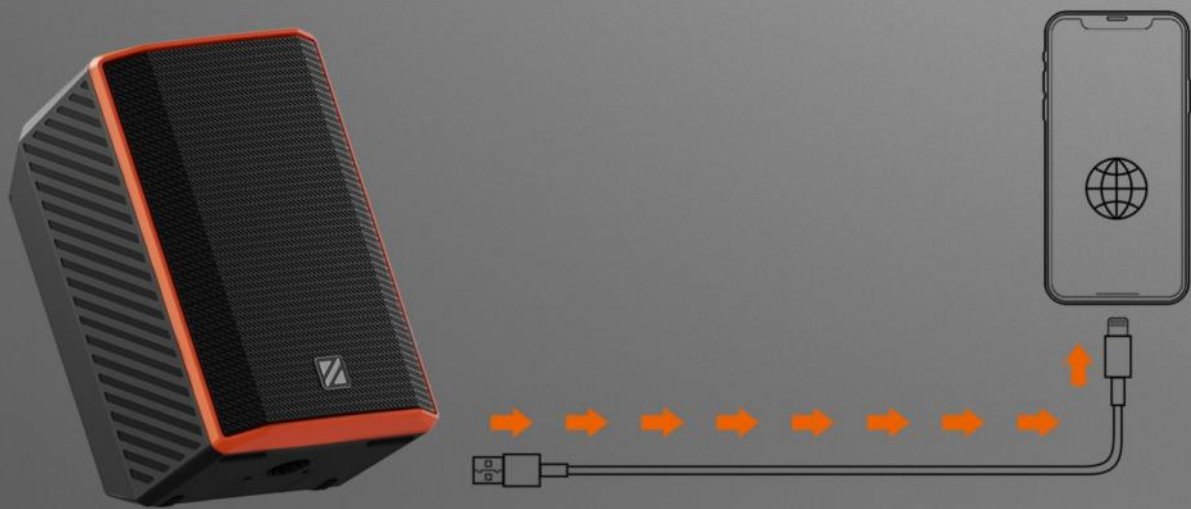

K8 PLUS INTERNET LIVE STREAMING